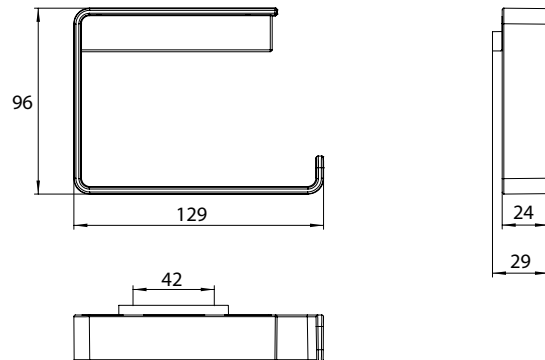

PRODUCT INFORMATION

Paper holder chrome

Art.No.0500 001 02