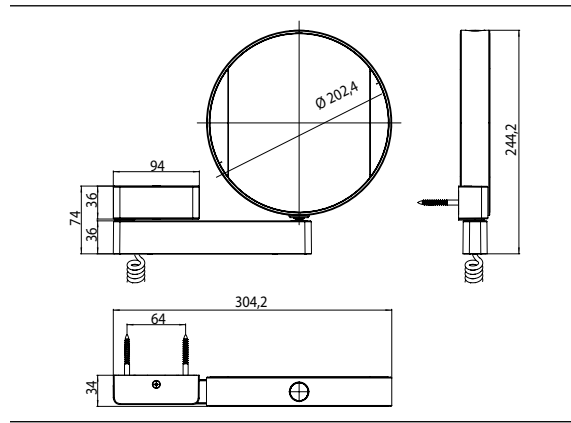

PRODUCT INFORMATION

LED-Shaving and cosmetic mirror chrome

Art.No.1095 060 18

Mirrored on both sides: Magnification: 3x and 7x, round, LED-illumination, luminous colour (cold: 6.000 K/warm: 3.000 K) continuously dimmable with sensor switch, on a swivel arm, with helix cable and switch