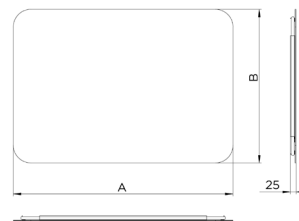

PRODUCT INFORMATION

LED-illuminated mirror MI 160 400 x 700mm (A x B)

Art.No.113 0400 0700 0000

Surrounding indirect lighting, rounded edges, for room switching, 4.000 K.