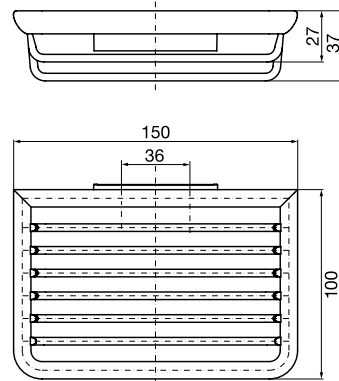

PRODUCT INFORMATION

Soap holder chrome

Art.No.3545 001 01

with hidden fastening