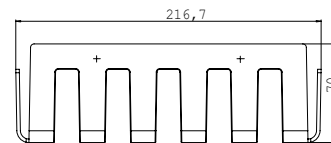

## PRODUCT INFORMATION

Dish, wall mounted chrome

Art.No.3545 001 32

with hidden fastening, 200 x 100 x 65 mm