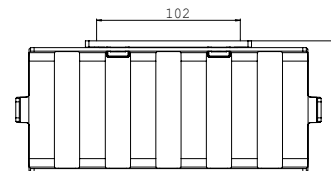

## PRODUCT INFORMATION

Dish, wall mounted chrome

Art.No.3545 001 32

with hidden fastening, 200 x 100 x 65 mm