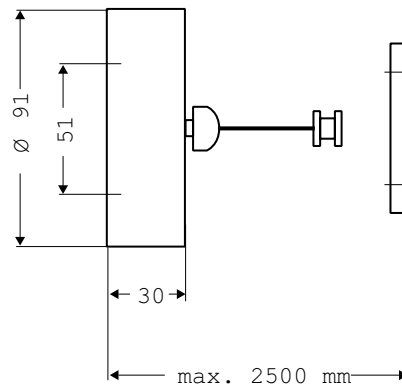

PRODUCT INFORMATION

Pull-out clothesline chrome

Art.No.3554 001 25

Extendible, length 2,50 m