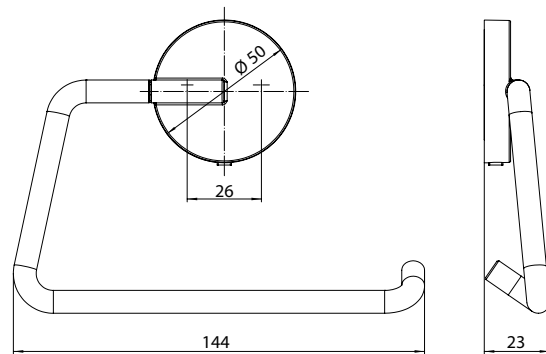

## PRODUCT INFORMATION

Paper holder without cover chrome

Art.No.4300 001 00

movable