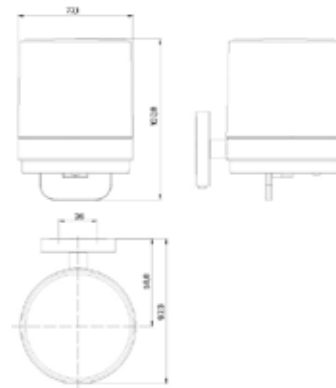

## PRODUCT INFORMATION

Liquid soap dispenser, one-hand operation black

Art.No.4321 133 01

with satin crystal cup, wall mounted