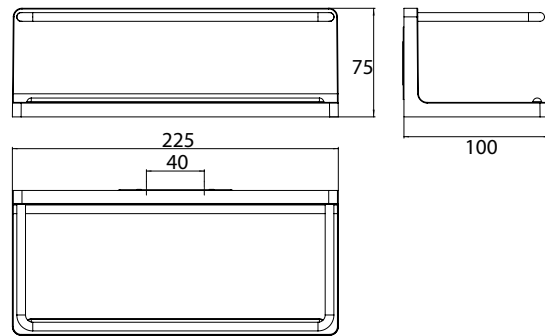

PRODUCT INFORMATION

Dish with rail, wall mounted, with hidden fastening, 225 x 75 x 100 mm (emco glue system) chrome/
white

Art.No.4345 001 00