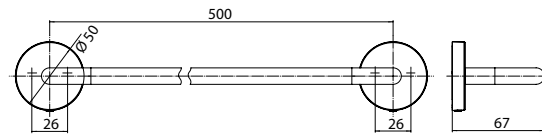

## PRODUCT INFORMATION

Bath towel holder, 500 mm black

Art.No.4360 133 50