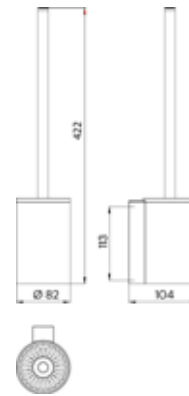

PRODUCT INFORMATION

Toilet brush set matt black

Art.No.8515 134 00

wall mounted, bowl, grip and brush head in black