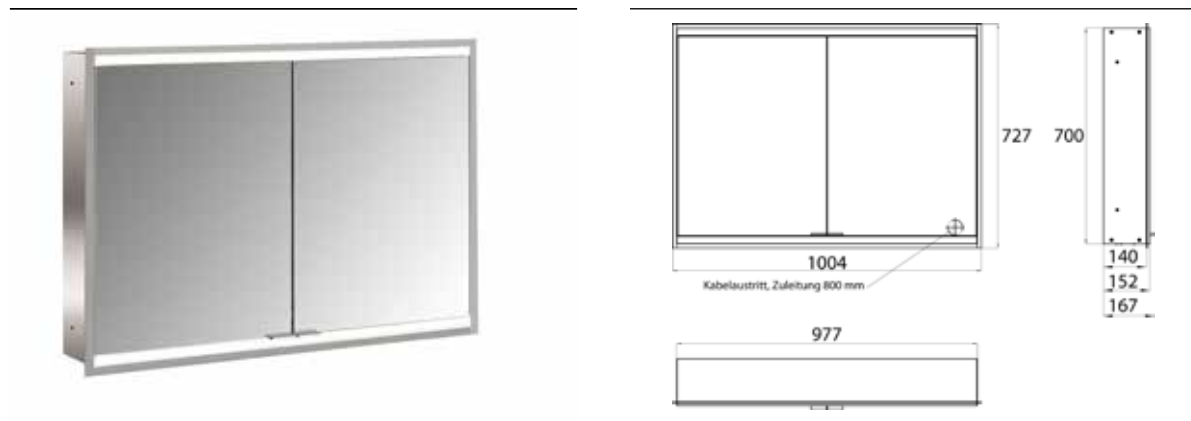

## PRODUCT INFORMATION

Illuminated mirror cabinet prime 2, 1.000 mm, 2 doors, built-in version, IP 20 aluminium/mirror

Art.No.9497 062 55

with mirrored or white glass back panel, 2 continuously adjustable crystal glass shelves, 2 doors, 2 sockets, continuous light control (on/off, brightness and light color) via three touch sensors which are integrated into the glass rear wall, height: 730 mm, LED-lights