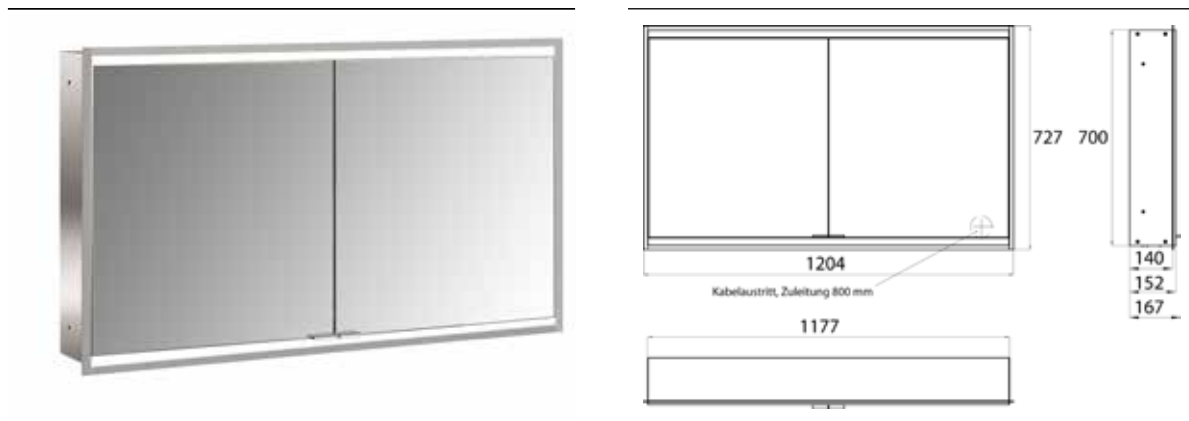

PRODUCT INFORMATION

Illuminated mirror cabinet prime 2, 1.200 mm, 2 doors, built-in version, IP 20 aluminium/mirror

Art.No.9497 062 56

with mirrored or white glass back panel, 2 continuously adjustable crystal glass shelves, 2 doors, 2 sockets, continuous light control (on/off, brightness and light color) via three touch sensors which are integrated into the glass rear wall, height: 730 mm, LED-lights