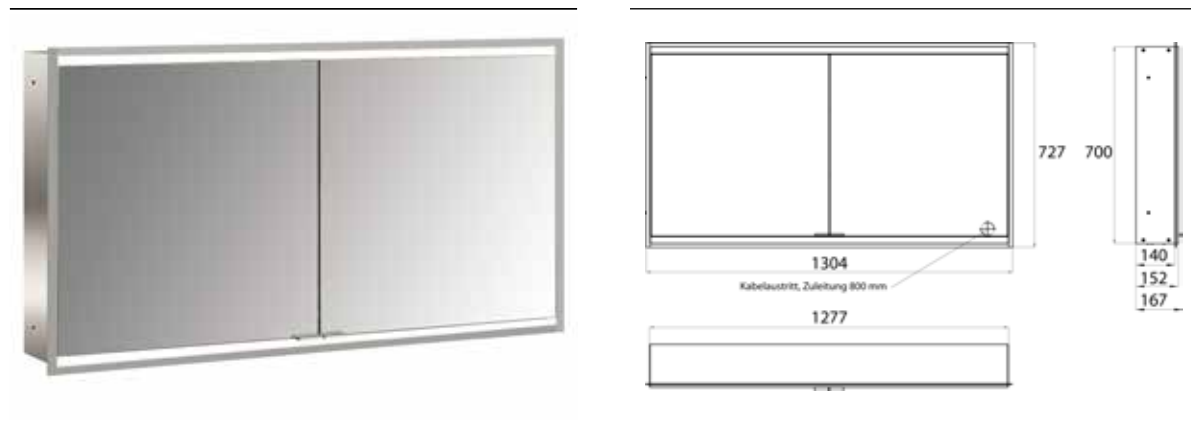

## PRODUCT INFORMATION

Illuminated mirror cabinet prime 2, 1.300 mm, 2 doors, built-in version, IP 20 aluminium/mirror

Art.No.9497 062 57

with mirrored or white glass back panel, 2 continuously adjustable crystal glass shelves, 2 doors, 2 sockets, continuous light control (on/off, brightness and light color) via three touch sensors which are integrated into the glass rear wall, height: 730 mm, LED-lights