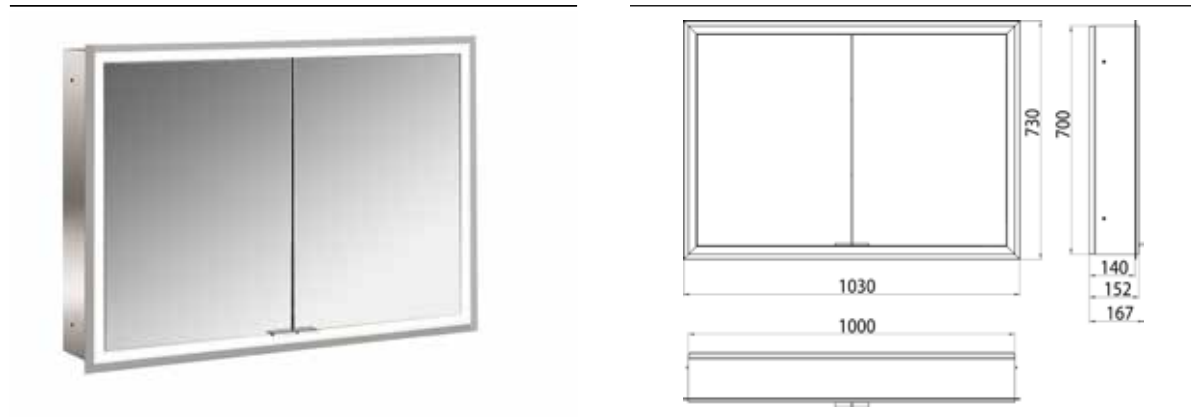

PRODUCT INFORMATION

Illuminated mirror cabinet prime, 1.000 mm, 2 doors, built-in version, IP 20 aluminium/mirror

Art.No.9497 062 93

with mirrored or white glass back panel, 2 continuously adjustable crystal glass shelves, 2 doors, 2 sockets, continuous light control (on/off, brightness and light color) via three touch sensors which are integrated into the glass rear wall, height: 730 mm, LED-lights