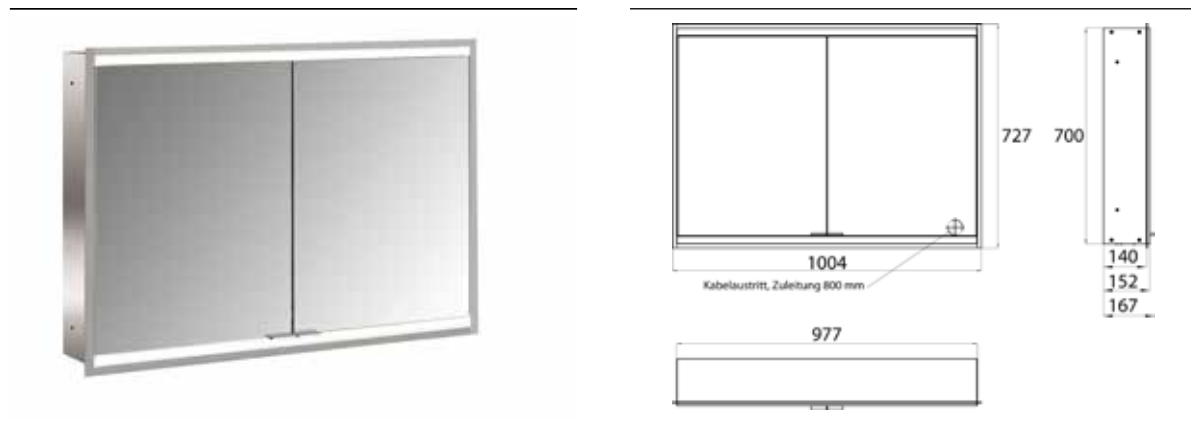

PRODUCT INFORMATION

Illuminated mirror cabinet prime 2, 1.000 mm, 2 doors, built-in version, IP 20 aluminium/white

Art.No.9497 063 55

with mirrored or white glass back panel, 2 continuously adjustable crystal glass shelves, 2 doors, 2 sockets, continuous light control (on/off, brightness and light color) via three touch sensors which are integrated into the glass rear wall, height: 730 mm, LED-lights