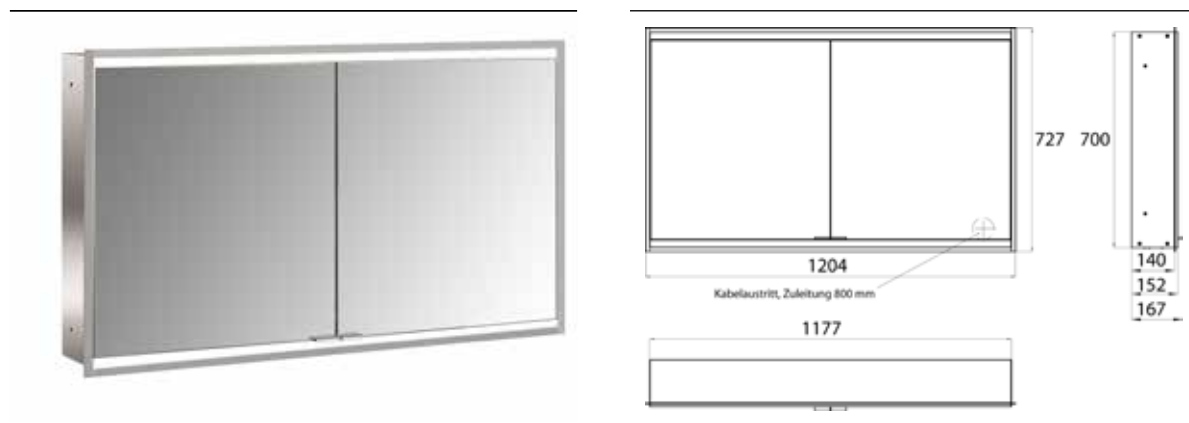

PRODUCT INFORMATION

Illuminated mirror cabinet prime 2, 1.200 mm, 2 doors, built-in version, IP 20 aluminium/white

Art.No.9497 063 56

with mirrored or white glass back panel, 2 continuously adjustable crystal glass shelves, 2 doors, 2 sockets, continuous light control (on/off, brightness and light color) via three touch sensors which are integrated into the glass rear wall, height: 730 mm, LED-lights