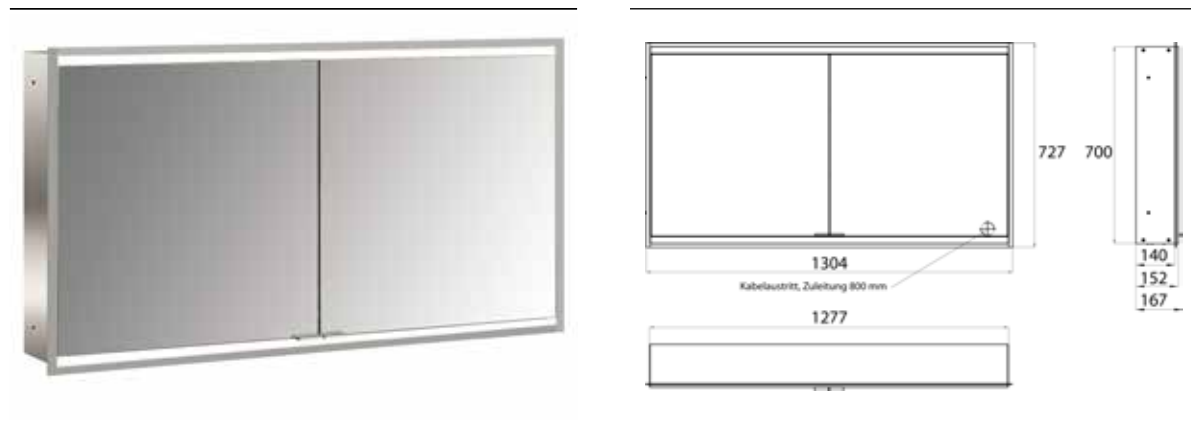

PRODUCT INFORMATION

Illuminated mirror cabinet prime 2, 1.300 mm, 2 doors, built-in version, IP 20 aluminium/white

Art.No.9497 063 57

with mirrored or white glass back panel, 2 continuously adjustable crystal glass shelves, 2 doors, 2 sockets, continuous light control (on/off, brightness and light color) via three touch sensors which are integrated into the glass rear wall, height: 730 mm, LED-lights