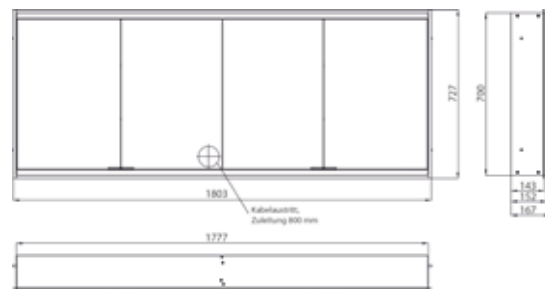

PRODUCT INFORMATION

Illuminated mirror cabinet prime 2, 1.800 mm, 4 doors, built-in version, IP 20 aluminium/white

Art.No.9497 063 65

with mirrored or white glass back panel, 4 continuously adjustable crystal glass shelves, 4 doors, 2 sockets, continuous light control (on/off, brightness and light color) via three touch sensors which are integrated into the glass rear wall, height: 730 mm, LED-lights