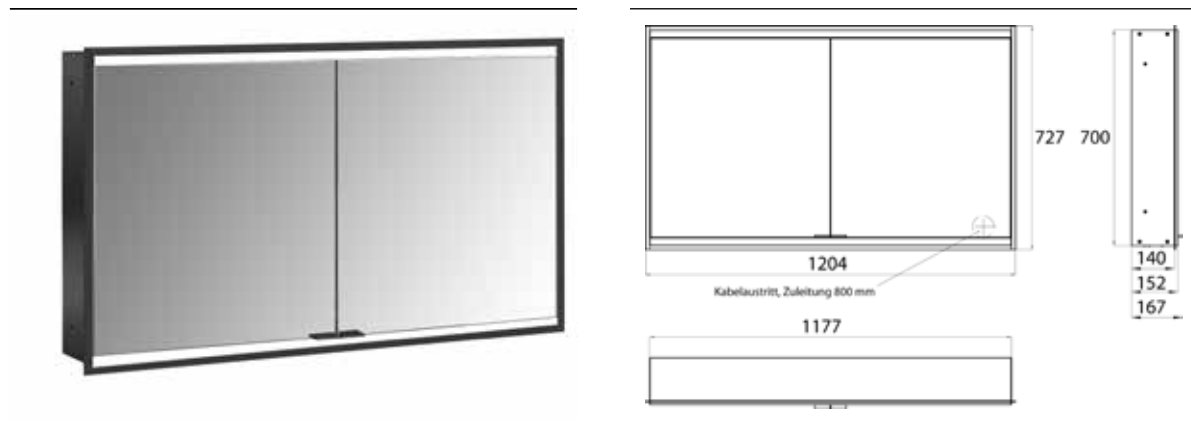

PRODUCT INFORMATION

Illuminated mirror cabinet prime 2, 1.200 mm, 2 doors, built-in version, IP 20 black/mirror

Art.No.9497 135 56

with mirrored glass back panel, 2 continuously adjustable crystal glass shelves, 2 doors, 2 sockets, continuous light control (on/off, brightness and light color) via three touch sensors which are integrated into the glass rear wall, height: 730 mm, LED-lights