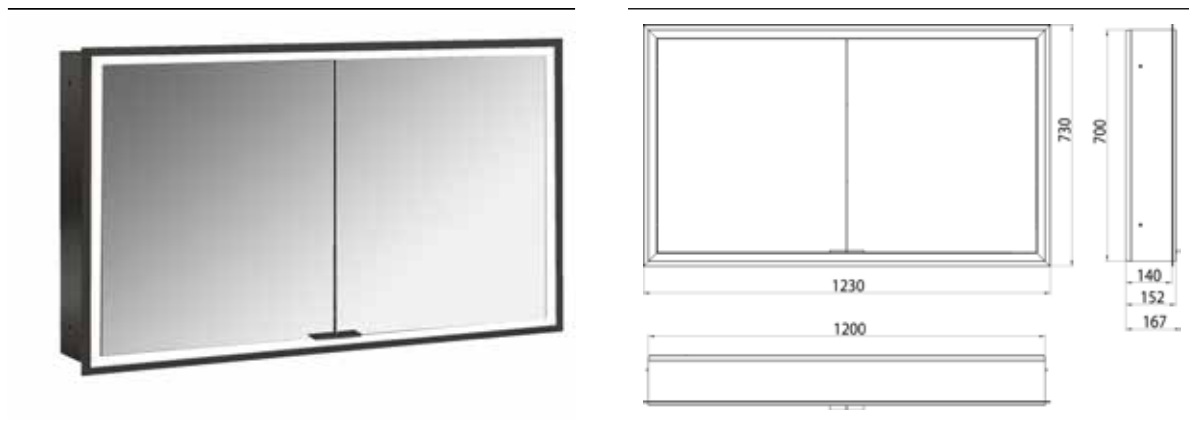

PRODUCT INFORMATION

Illuminated mirror cabinet prime, 1.200 mm, 2 doors, built-in version, IP 20 black/mirror

Art.No.9497 135 94

with mirrored glass back panel, 2 continuously adjustable crystal glass shelves, 2 doors, 2 sockets, continuous light control (on/off, brightness and light color) via three touch sensors which are integrated into the glass rear wall, height: 730 mm, LED-lights