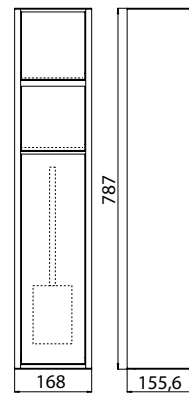

PRODUCT INFORMATION

Module for WC aluminium/optiwhite

Art.No.9751 274 50

Boxes for spare paper holder, WC-paper, toilet brush set