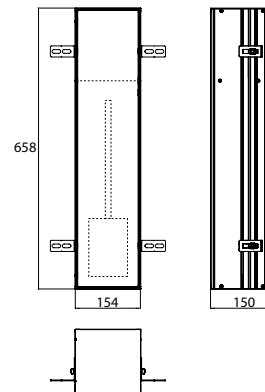

PRODUCT INFORMATION

Module for WC build-in model, door tileable (tiles + adhesive, max.: 12mm) aluminium

Art.No.9756 110 07

with box for WC-paper and integrated toilet brush set, right-hinged door