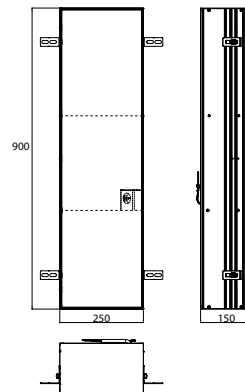

## PRODUCT INFORMATION

Cabinet module build-in model, door tileable (tiles + adhesive, max.: 12mm) aluminium

Art.No.9756 110 08

with glass shelf, metal shelf, socket, door-contact-switch and LED light unit. Variable left/right door hinge