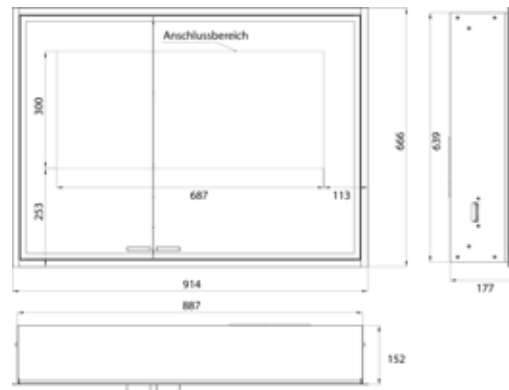

PRODUCT INFORMATION

Illuminated mirror cabinet prestige 2, 915 mm, built-in model, wide door on the right, IP 44 without light system

Art.No.9897 071 04

Continuous light control on/off, brightness and light color (2.700 bis 6.500 K) via three integrated touch control panels. Surrounding LED-lights with mirrored back panel, 2 continuously adjustable crystal glass shelves, 2 sockets, height: 666 mm